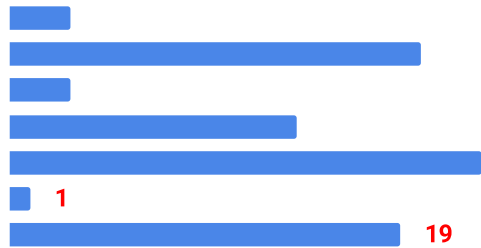

Student Failure by Subject and Grade Level

English/Reading Failures by Grade Level

Math Failures by Grade Level

Elective Failures by Grade Level

Spanish	14
Art	16
Band	9
Choir	11
Touch Syst	
College anc	
Communic	6
Exploratory	7
GTT	15
Nutrition	12